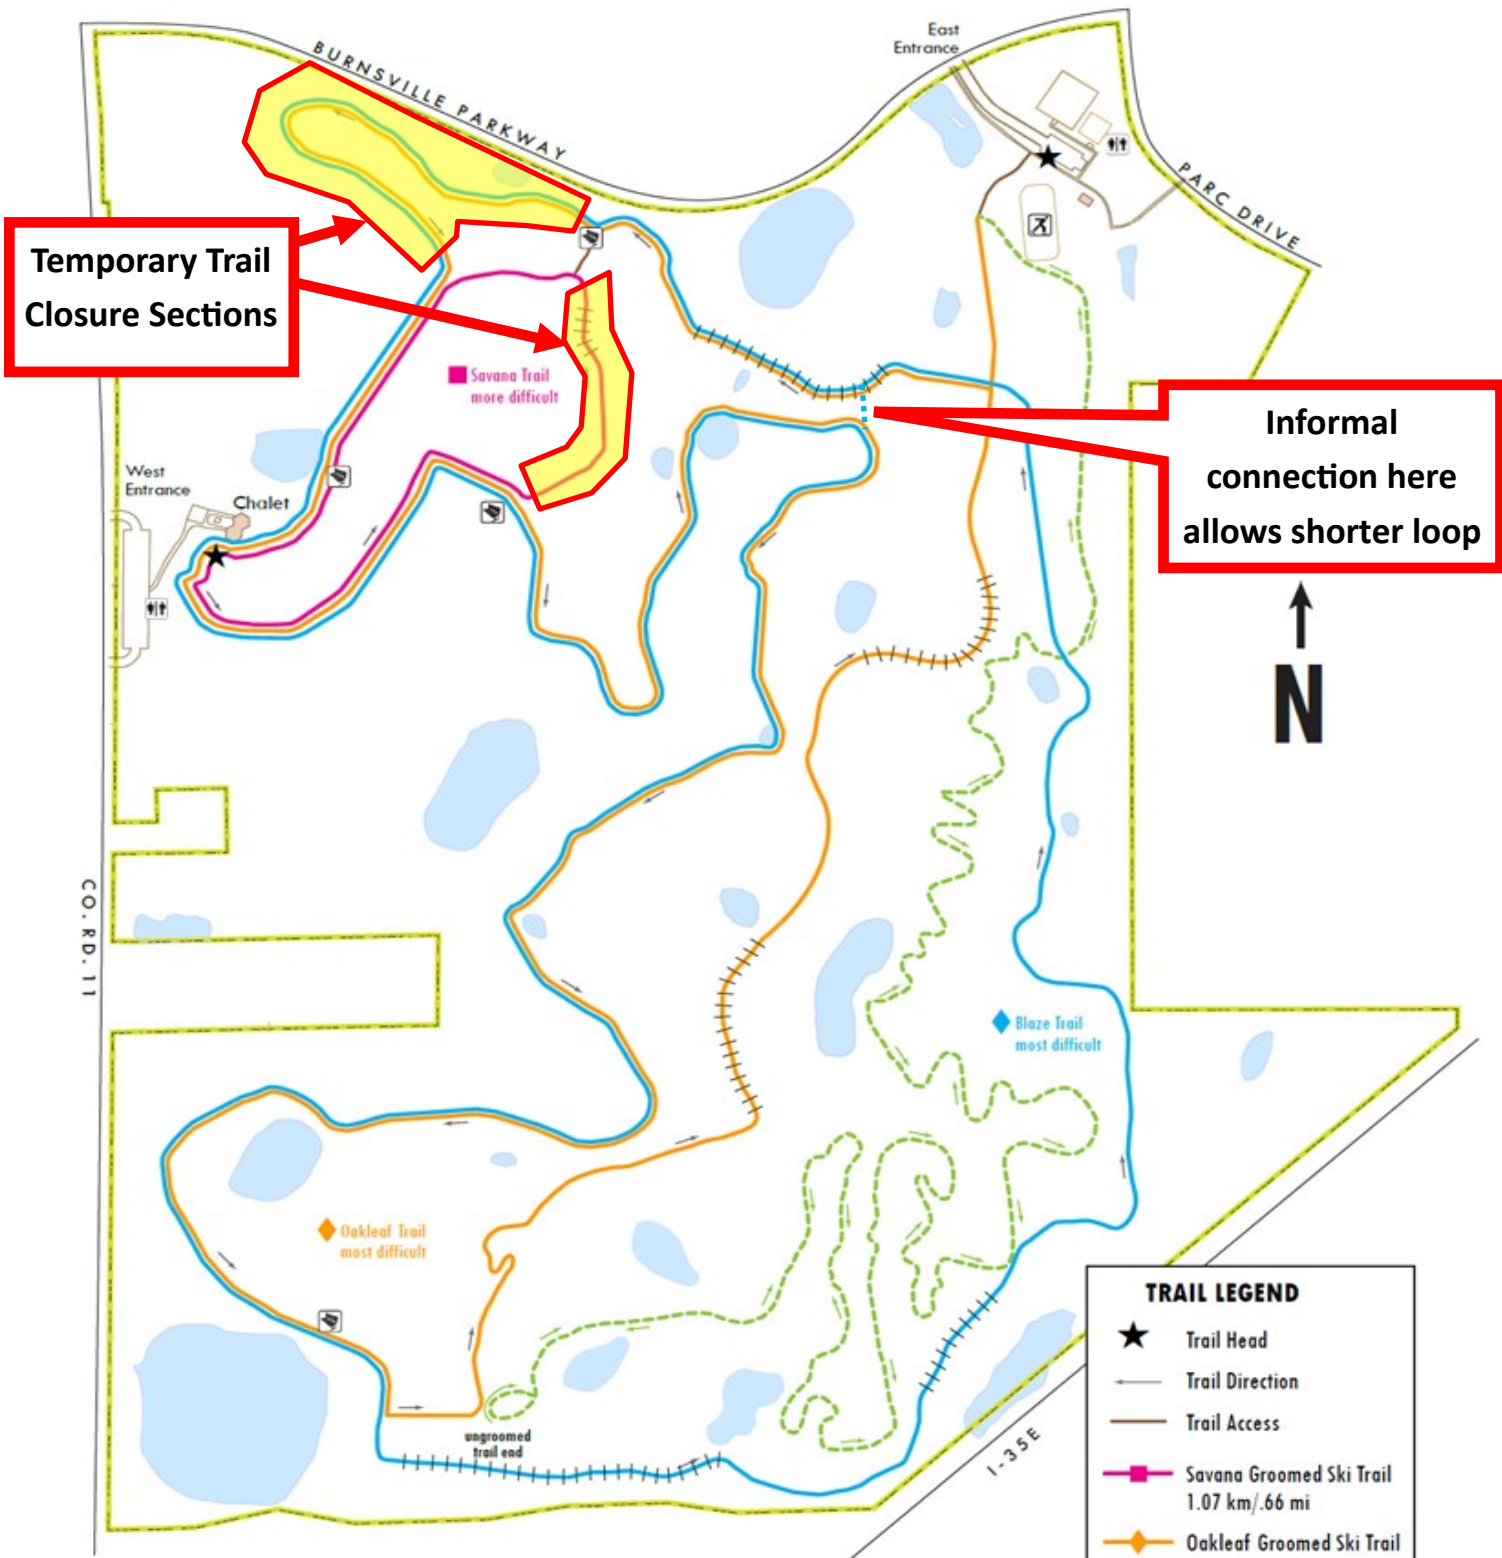

TERRACE OAKS PARK - WINTER TRAILS

Temporary Trail Closure Sections

Informal connection here allows shorter loop

TRAIL LEGEND	
★	Trail Head
→	Trail Direction
—	Trail Access
—■—	Savana Groomed Ski Trail 1.07 km/.66 mi
—◆—	Oakleaf Groomed Ski Trail 4.72 km/2.9 mi
—◆—	Blaze Groomed Ski Trail 5.19 km/3.2 mi
- - -	Ungroomed Trail*
	Steep Hill

City of Burnsville
100 Civic Center Pkwy
Burnsville, MN 55337
952-895-4400
www.burnsville.org

Scan for an electronic version of this map on your device.

*Multi-Use: Dogs are only allowed on ungroomed trail and must be leashed.